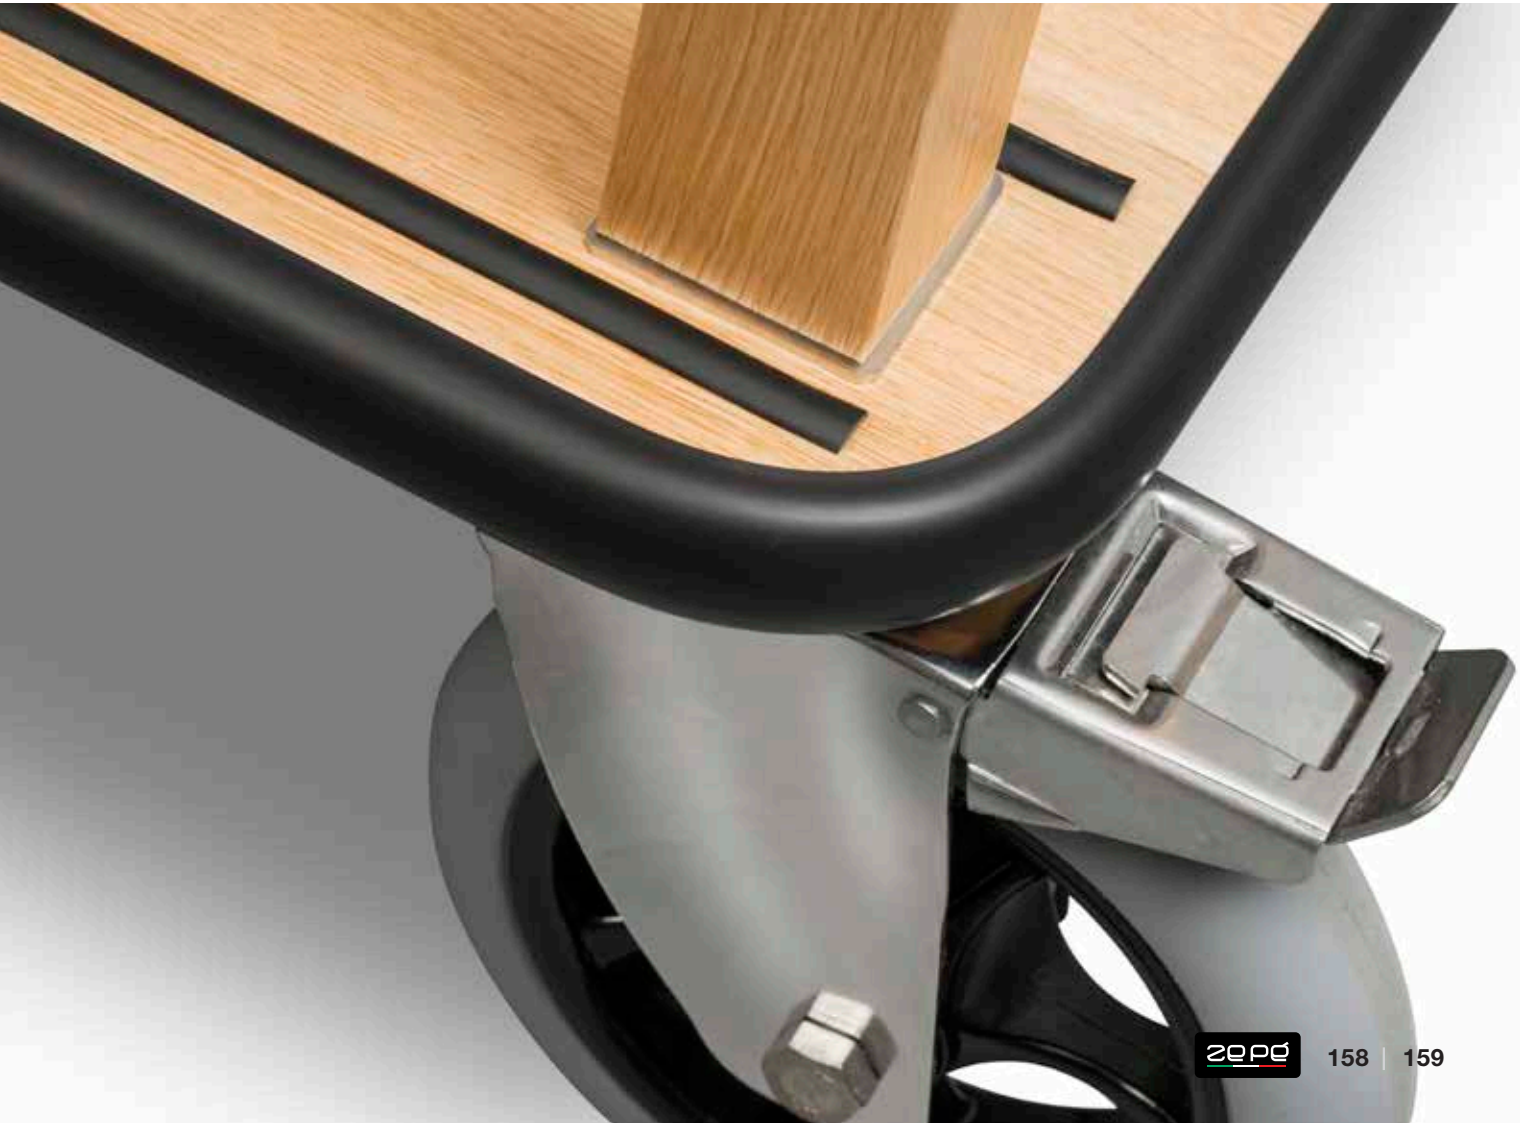

63 x 101 x 180 cm

60 kg

TROLLEY - NATURE

TROLLEY - TACTUS

TROLLEY - SMILE

TROLLEY - PARIS

TROLLEY - ROMA

SPECIAL TROLLEY LINES