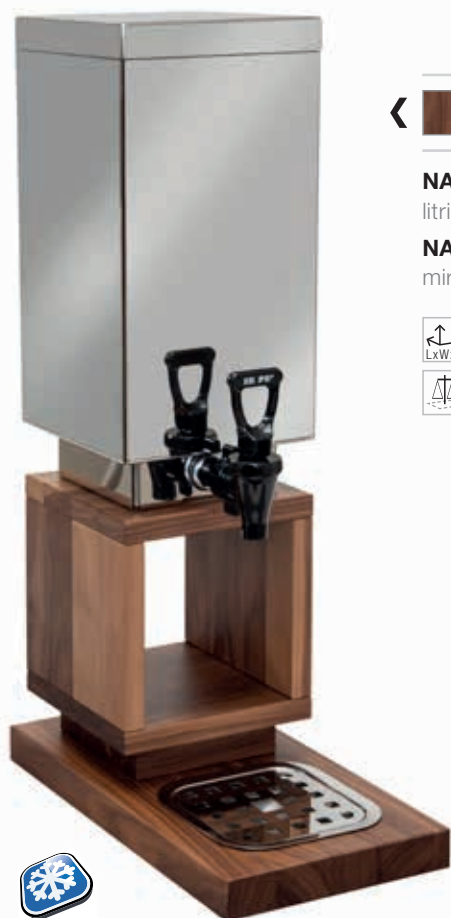

Noce - Walnut
Art. 15S01034

NATURE distributore latte (6L) Coperchio e contenitore litri 6 in acciaio inox 18/10 lucido

NATURE milk dispenser (6L) Lid and container 6 liters in mirror polished 18/10 stainless steel

18,5 x 33,5 x 60 cm

10 kg