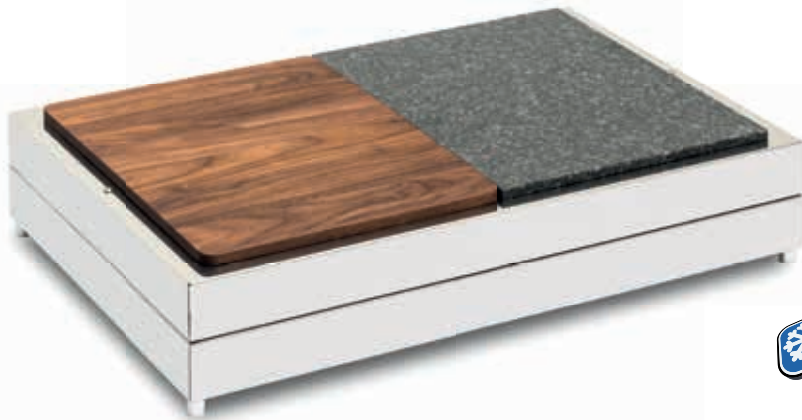

Inox - Stainless steel
Art. 18000011

FANTASY INOX espositore | granito scuro GN1/2 | legno GN1/2 | cool
FANTASY INOX service tray | granit dark GN1/2 | wood GN1/2 | cool

58 x 37 x 14 cm

15 kg

Noce/Inox - Walnut/Stainless steel
Art. 18000012

FANTASY INOX-LEGNO espositore | granito scuro GN1/2 | legno GN1/2 | cool
FANTASY INOX-WOOD service tray | granit dark GN1/2 | wood GN1/2 | cool

58 x 37 x 14 cm

15 kg